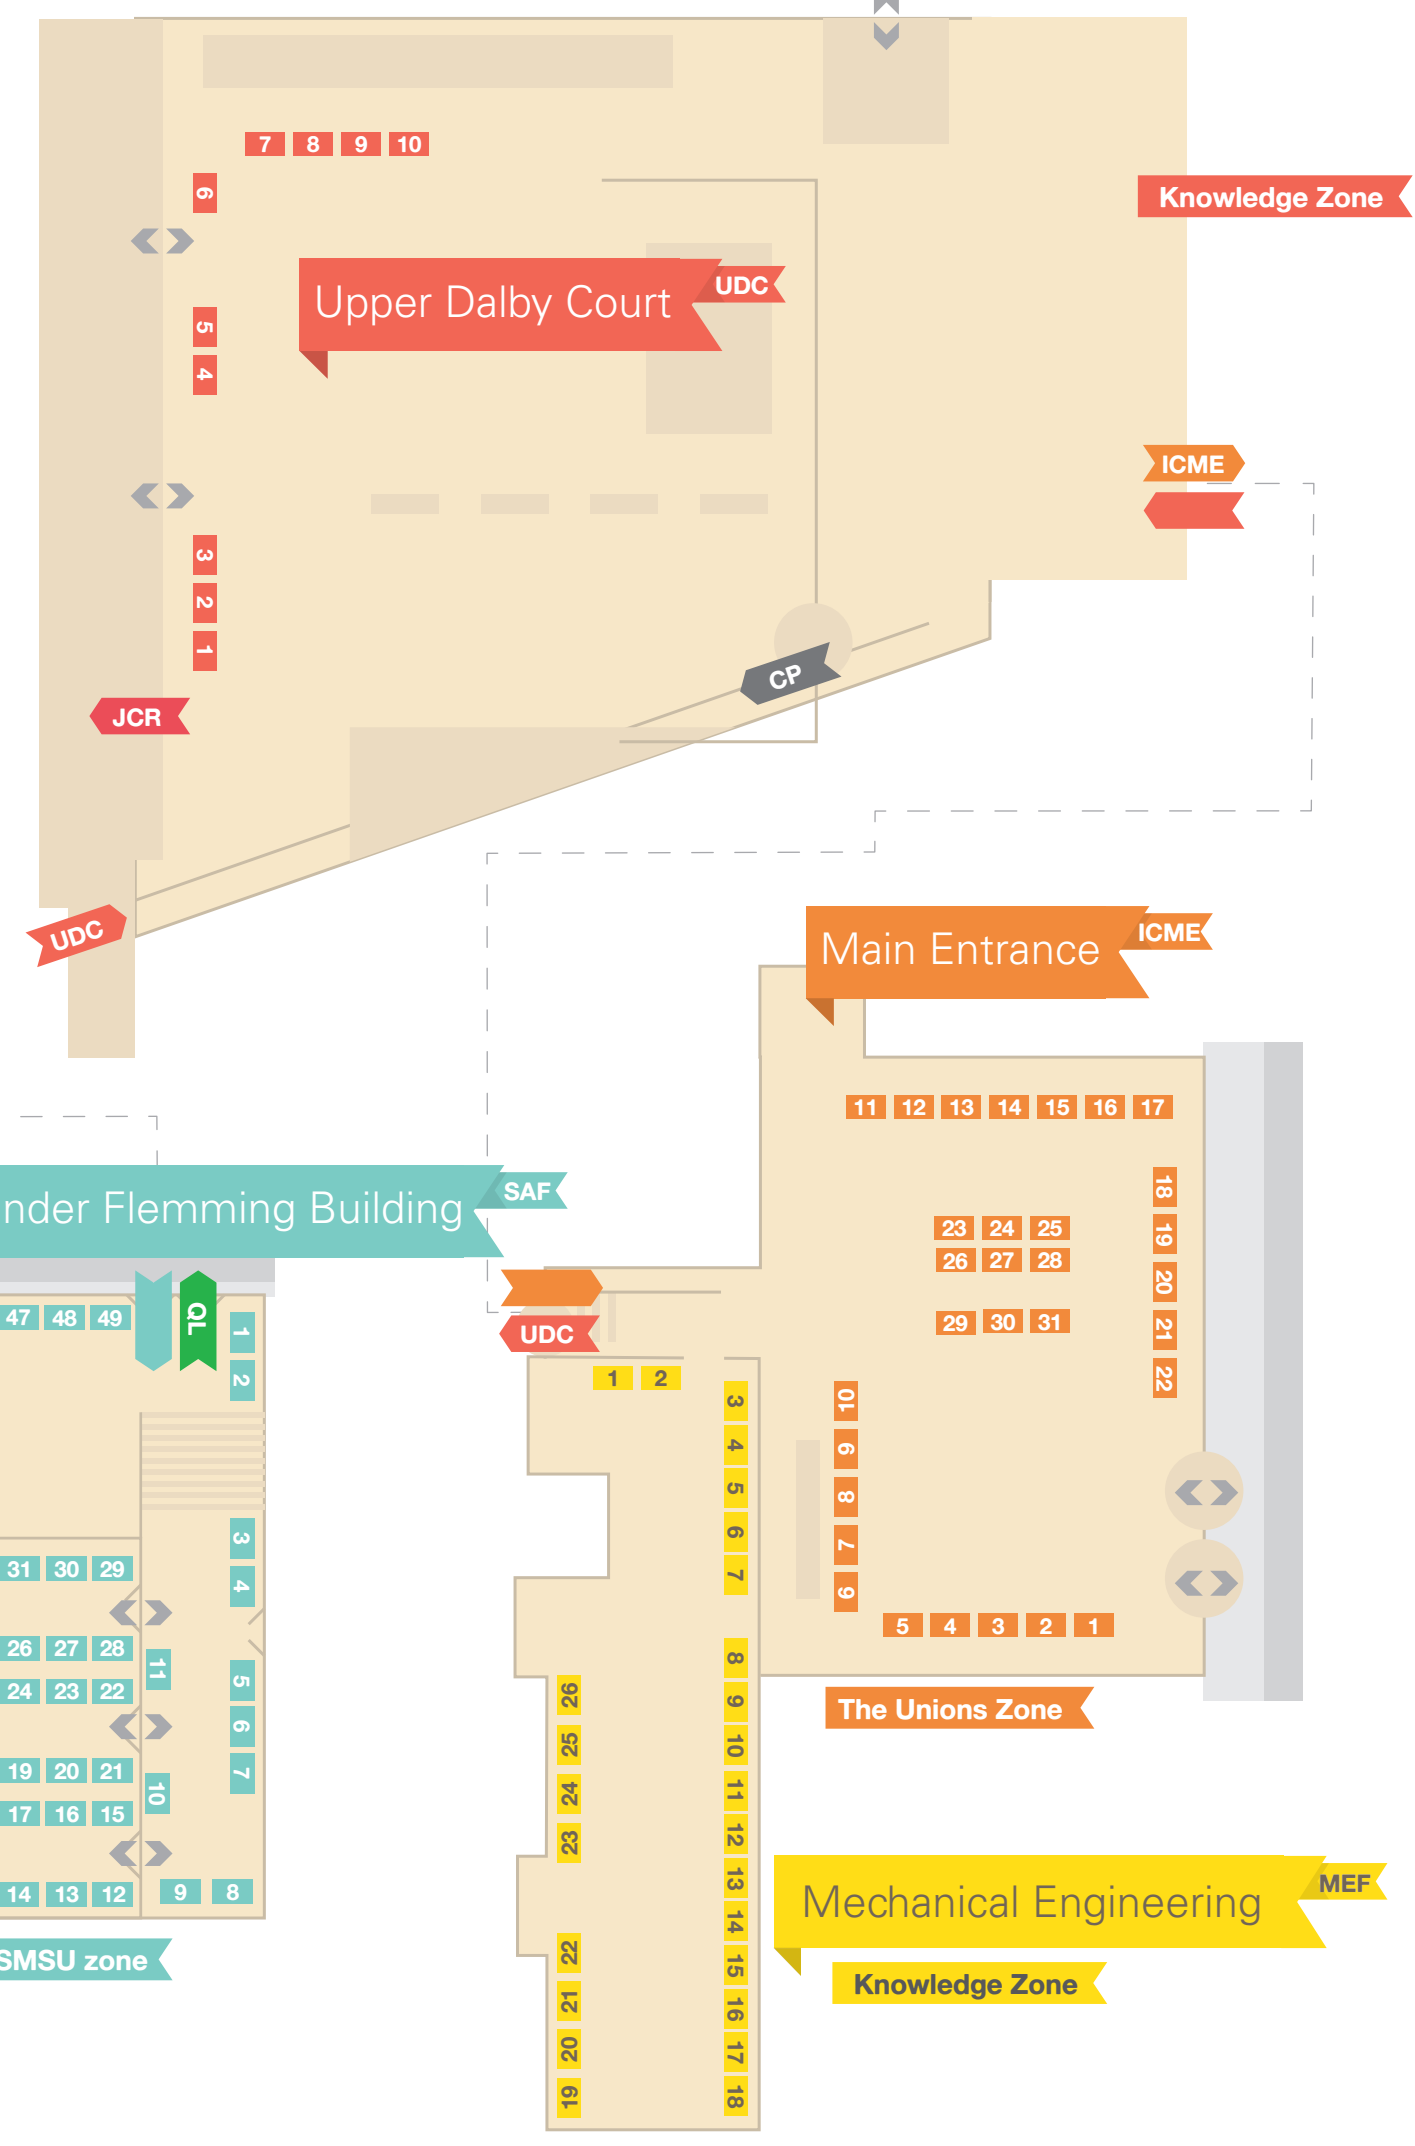

## Beit Quad

BQ

29

23 24 25 26 27

17 20  
18 21  
19 22

15 14 13 12 11

1 2 3 4 5

10 9 8 7 6

31

SF

**IN CASE OF WET WEATHER:**  
 1-10 UDC stalls will move to ICME/MEF

**IN CASE OF WET WEATHER:**

- QL62-QL70, CP1-CP7, CP13-CP14 will move to SAF;
- QL56-QL60, QL63-QL64 will move to ICME/MEF;
- QL1-QL20 will move to the Union Gym (Level 3 in Beit Quad);
- QL20-QL43 will move to SCR;
- QL44-QL45, QL47-QL50, QL52-QL55, QL61-QL62 will move to the Beit Quad.