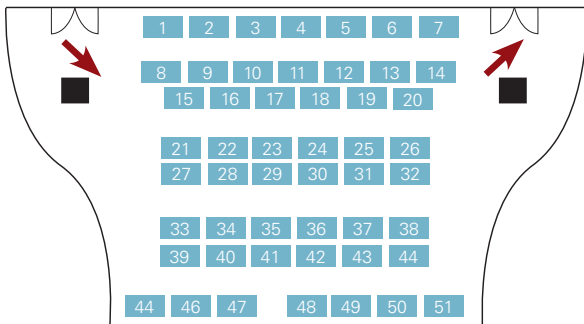

### Activity Spaces AS

Floor 1 Union Building

### Union Concert Hall UCH

Floor 2 Union Building

Car Park CP

A 9 10 11 12

Queen's Tower Rooms QTR

Sherfield SF

Queen's Lawn OL

Junior Common Room JCR

Great Hall GH