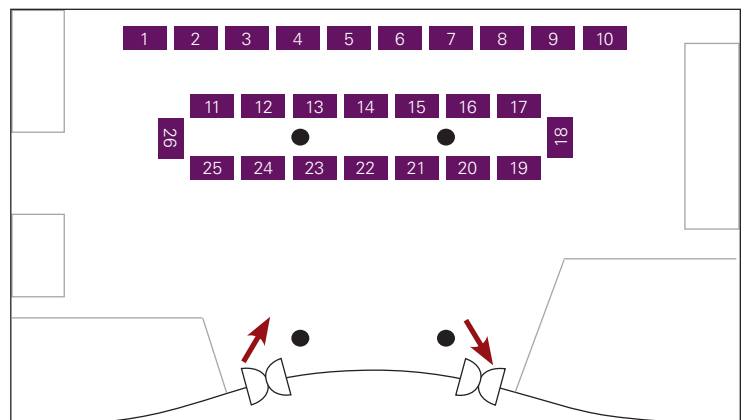

DON'T MISS

imperialcollegeunion.org/welcome

Beit Quad BQ

Prince Consort Road

Metric M

Union Dining Hall UDH

Activity Spaces AS

Queen's Tower Rooms QTR

Sherfield SF

Great Hall GH

Queen's Lawn QL

Junior Common Room JCR

Sir Alexander Fleming Building SAF

Upper Dalby Court UDC

Mechanical Engineering MEF

Upper Dalby Court