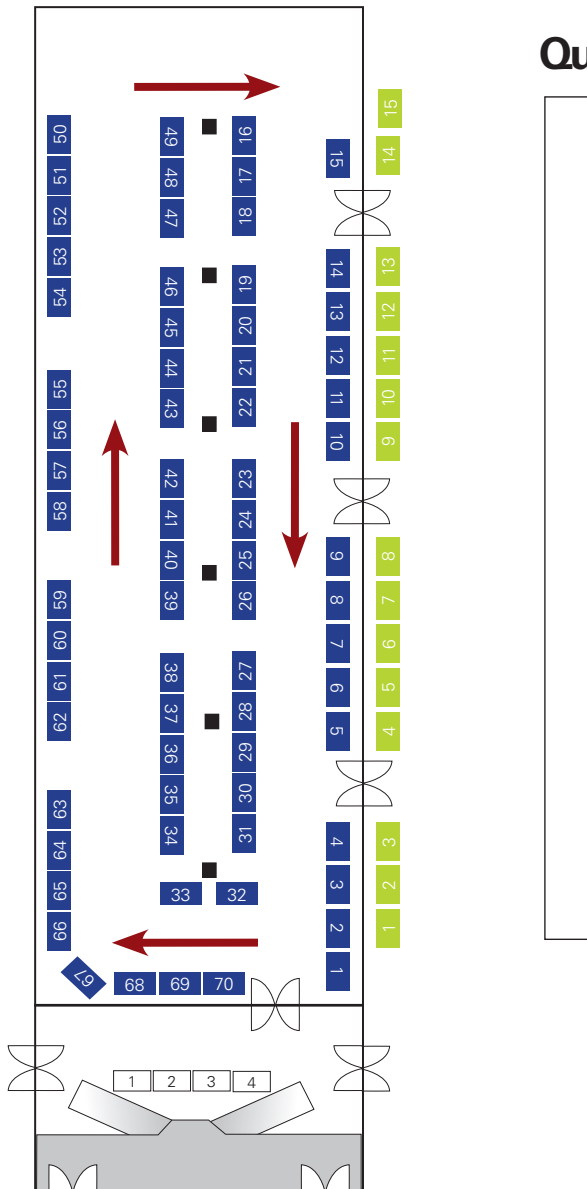

DON'T MISS

imperialcollegeunion.org/welcome

Beit Quad BQ

Prince Consort Road

Metric M

Union Dining Hall UDH

Activity Spaces AS

Queen's Tower Rooms QTR

Sherfield SF

Great Hall GH

Queen's Lawn QL

Junior Common Room JCR

Sir Alexander Fleming Building SAF

Upper Dalby Court UDC

Mechanical Engineering MEF

Upper Dalby Court