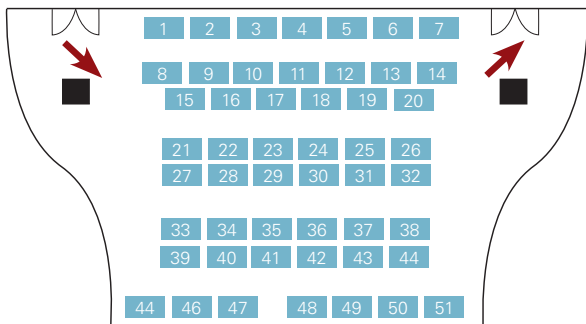

DON'T MISS

imperialcollegeunion.org/welcome

Beit Quad BQ

Prince Consort Road

Metric M

Union Dining Hall UDH

Activity Spaces AS

Queen's Tower Rooms QTR

Sherfield SF

Great Hall GH

Queen's Lawn QL

Junior Common Room JCR

Sir Alexander Fleming Building SAF

Upper Dalby Court UDC

Mechanical Engineering MEF

Upper Dalby Court