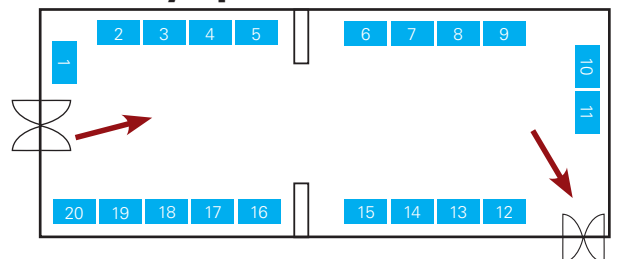

DON'T MISS

imperialcollegeunion.org/welcome

Beit Quad BQ

Prince Consort Road

Metric M

Union Dining Hall UDH

Activity Spaces AS

Queen's Tower Rooms QTR

Sherfield SF

Great Hall GH

Queen's Lawn QL

Junior Common Room JCR

Sir Alexander Fleming Building SAF

Upper Dalby Court UDC

Mechanical Engineering MEF

Upper Dalby Court