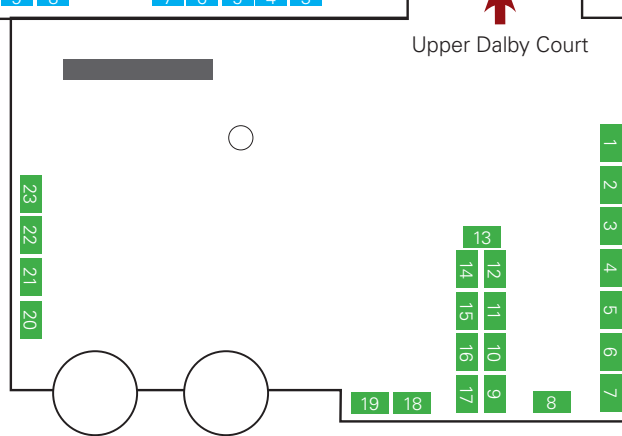

DON'T MISS

imperialcollegeunion.org/welcome

Beit Quad BQ

Prince Consort Road

Metric M

Union Dining Hall UDH

Activity Spaces AS

Queen's Tower Rooms QTR

Sherfield SF

Great Hall GH

Queen's Lawn QL

Junior Common Room JCR

Sir Alexander Fleming Building SAF

Upper Dalby Court UDC

Mechanical Engineering MEF

Upper Dalby Court