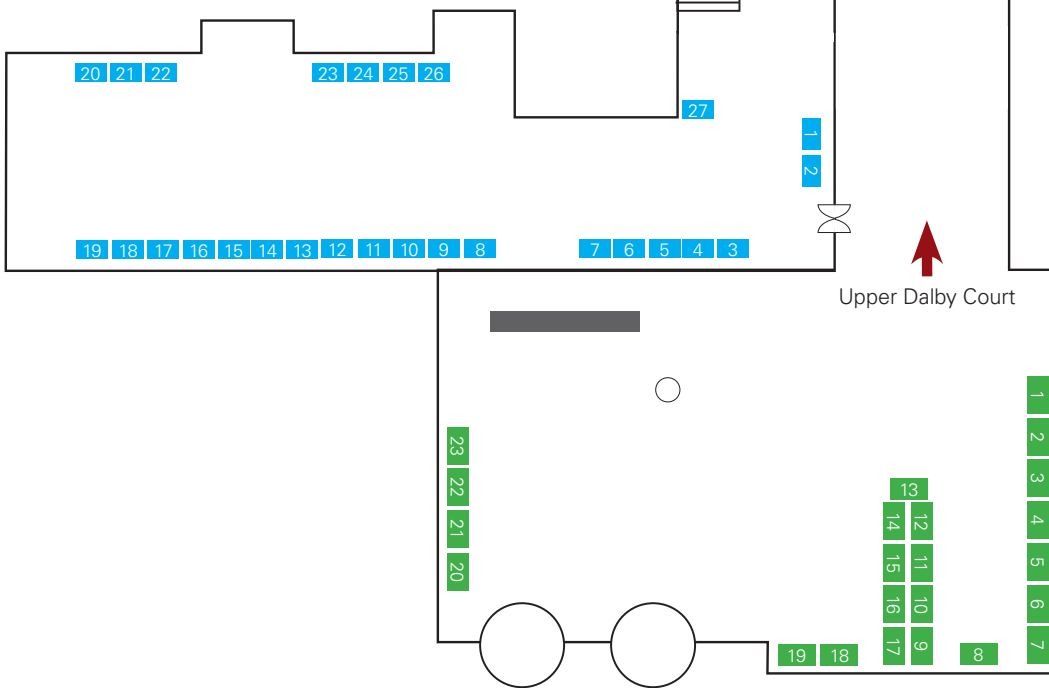

DON'T MISS

imperialcollegeunion.org/welcome

Beit Quad BQ

Prince Consort Road

Metric M

Union Dining Hall UDH

Activity Spaces AS

Queen's Tower Rooms QTR

Sherfield SF

Great Hall GH

Queen's Lawn QL

Junior Common Room JCR

Sir Alexander Fleming Building SAF

Upper Dalby Court UDC

Mechanical Engineering MEF

Upper Dalby Court