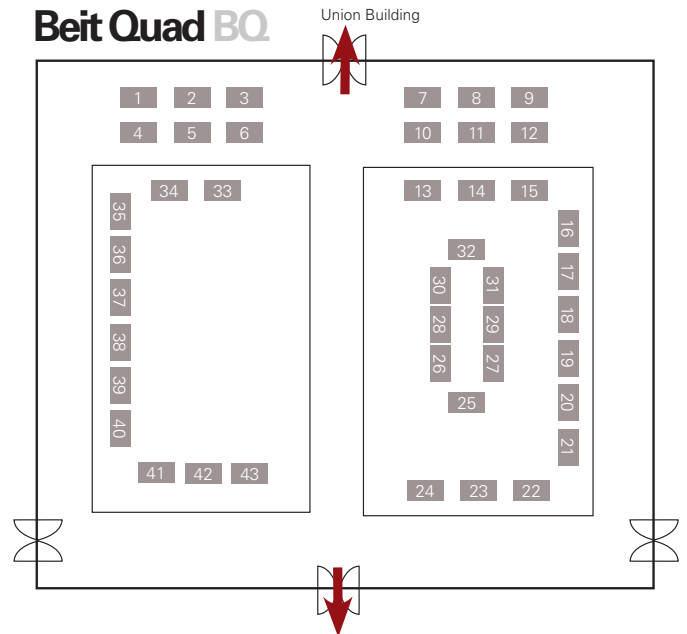

MISTAJAM

Buy your ticket now from:
imperialcollegeunion.org/whats-on

CommunityConnections

Volunteering Fair

Tuesday 14 October

11:30 - 14:30, Great Hall

The Community Connections Volunteering Fair returns for its second year! The Volunteering Fair is the place to be if you are looking to volunteer alongside your studies.

DON'T MISS

imperialcollegeunion.org/welcome

Beit Quad BQ

Prince Consort Road

Metric M

Union Dining Hall UDH

Activity Spaces AS

Queen's Tower Rooms QTR

Sherfield SF

Great Hall GH

Queen's Lawn QL

Junior Common Room JCR

Sir Alexander Fleming Building SAF

Upper Dalby Court UDC

Mechanical Engineering MEF

Upper Dalby Court