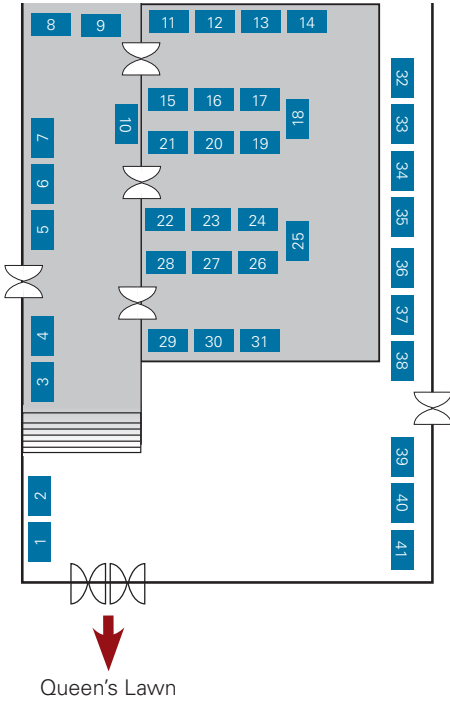

DON'T MISS

imperialcollegeunion.org/welcome

Beit Quad BQ

Prince Consort Road

Metric M

Union Dining Hall UDH

Activity Spaces AS

Queen's Tower Rooms QTR

Sherfield SF

Great Hall GH

Queen's Lawn QL

Junior Common Room JCR

Sir Alexander Fleming Building SAF

Upper Dalby Court UDC

Mechanical Engineering MEF

Upper Dalby Court