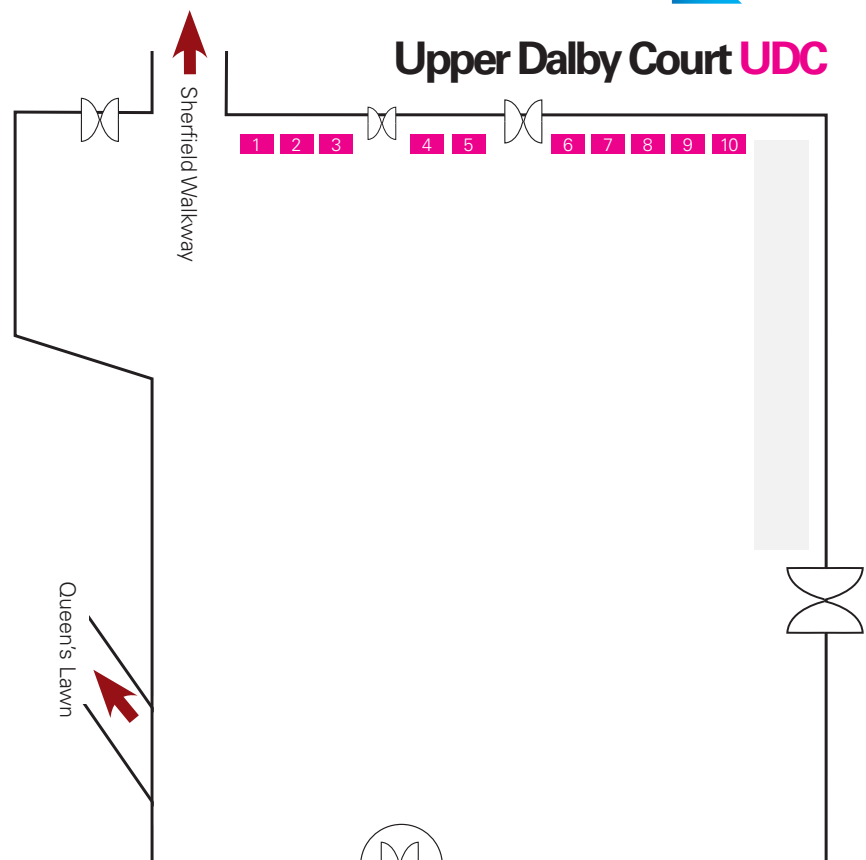

DON'T MISS

imperialcollegeunion.org/welcome

Beit Quad BQ

Prince Consort Road

Metric M

Union Dining Hall UDH

Activity Spaces AS

Queen's Tower Rooms QTR

Sherfield SF

Great Hall GH

Queen's Lawn QL

Junior Common Room JCR

Sir Alexander Fleming Building SAF

Upper Dalby Court UDC

Mechanical Engineering MEF

Upper Dalby Court