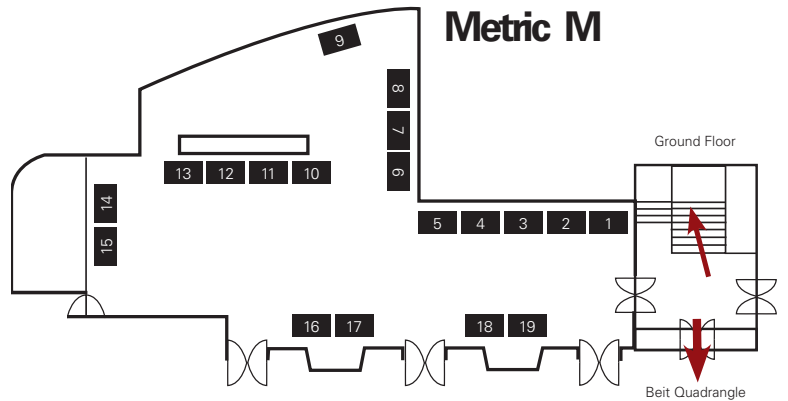

DON'T MISS

imperialcollegeunion.org/welcome

Beit Quad BQ

Prince Consort Road

Metric M

Union Dining Hall UDH

Activity Spaces AS

Queen's Tower Rooms QTR

Sherfield SF

Great Hall GH

Queen's Lawn QL

Junior Common Room JCR

Sir Alexander Fleming Building SAF

Upper Dalby Court UDC

Mechanical Engineering MEF

Upper Dalby Court